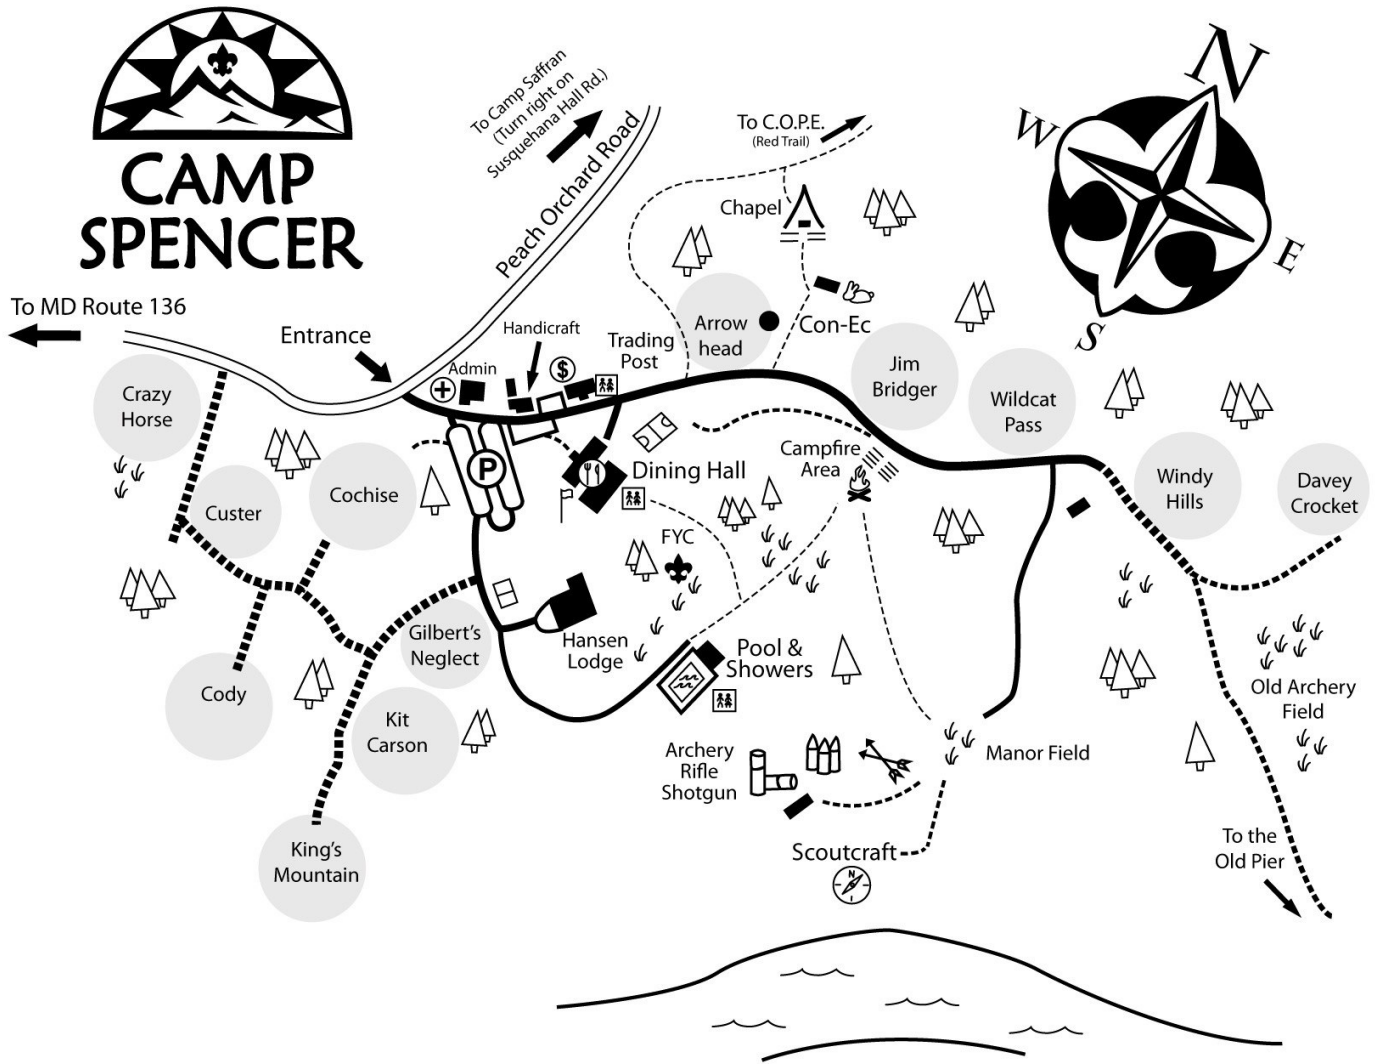

## DIRECTIONS TO CAMP SPENCER-BROAD CREEK MEMORIAL SR

About 50 min; 32 miles

With Google maps use *Camp Spencer - Broad Creek Memorial Scout Reservation*;  
39.68842, -76.28187; Approximately 3801 Peach Orchard Rd, Whiteford, MD 21160

### Step by Step Directions

Driving Direction	Drive for	Trip Miles	Trip Hours
 1. Depart from 10148 Marble Ct, Cockeysville, MD 21030	367 ft.	0.0	0:00
 2. Turn right onto Industry Ln.	394 ft.	0.1	0:00
 3. Turn left onto York Rd (MD-45).	0.6 mi	0.1	0:01
 4. Turn right onto Warren Rd.	1.4 mi	0.8	0:02
 5. Turn left onto Warren Rd (MD-143).	1.4 mi	2.1	0:04
 6. Continue on Merrymans Mill Rd (MD-143).	2.4 mi	3.5	0:07
 7. Turn left onto Jarrettsville Pike (MD-146).	7.4 mi	5.9	0:11
 8. Turn right onto Schuster Rd.	1.8 mi	14.3	0:22
 9. Turn right onto Norrisville Rd (MD-23).	0.3 mi	15.1	0:23
 10. Turn left onto Federal Hill Rd (MD-165).	6.9 mi	15.5	0:24
 11. Take the 2nd exit from roundabout onto Pylesville Rd (MD-165).	4.5 mi	22.4	0:33
 12. Turn right onto Whiteford Rd (MD-136).	3.7 mi	26.9	0:38
 13. Turn left onto Peach Orchard Rd.	0.9 mi	30.7	0:43
 14. Arrive at Camp Spencer, ~ 3801 Peach Orchard Rd, Whiteford, MD	0.0 mi	31.6	0:46
Park in the main lot and walk to <b>Hansen Lodge</b> . See attached map.			

### NEARBY MEDICAL CENTERS – CALL 911 IN AN EMERGENCY

- 34 miles, 53 minutes: MedStar Good Samaritan Hospital, 5601 Loch Raven Blvd, Baltimore, MD 21239

**This is the recommended route. It is the responsibility of all drivers to select a route and familiarize themselves with their route ahead of time. (12 December 2024)**

# DIRECTIONS TO CAMP SPENCER-BROAD CREEK MEMORIAL SR

This is the recommended route. It is the responsibility of all drivers to select a route and familiarize themselves with their route ahead of time. (12 December 2024)